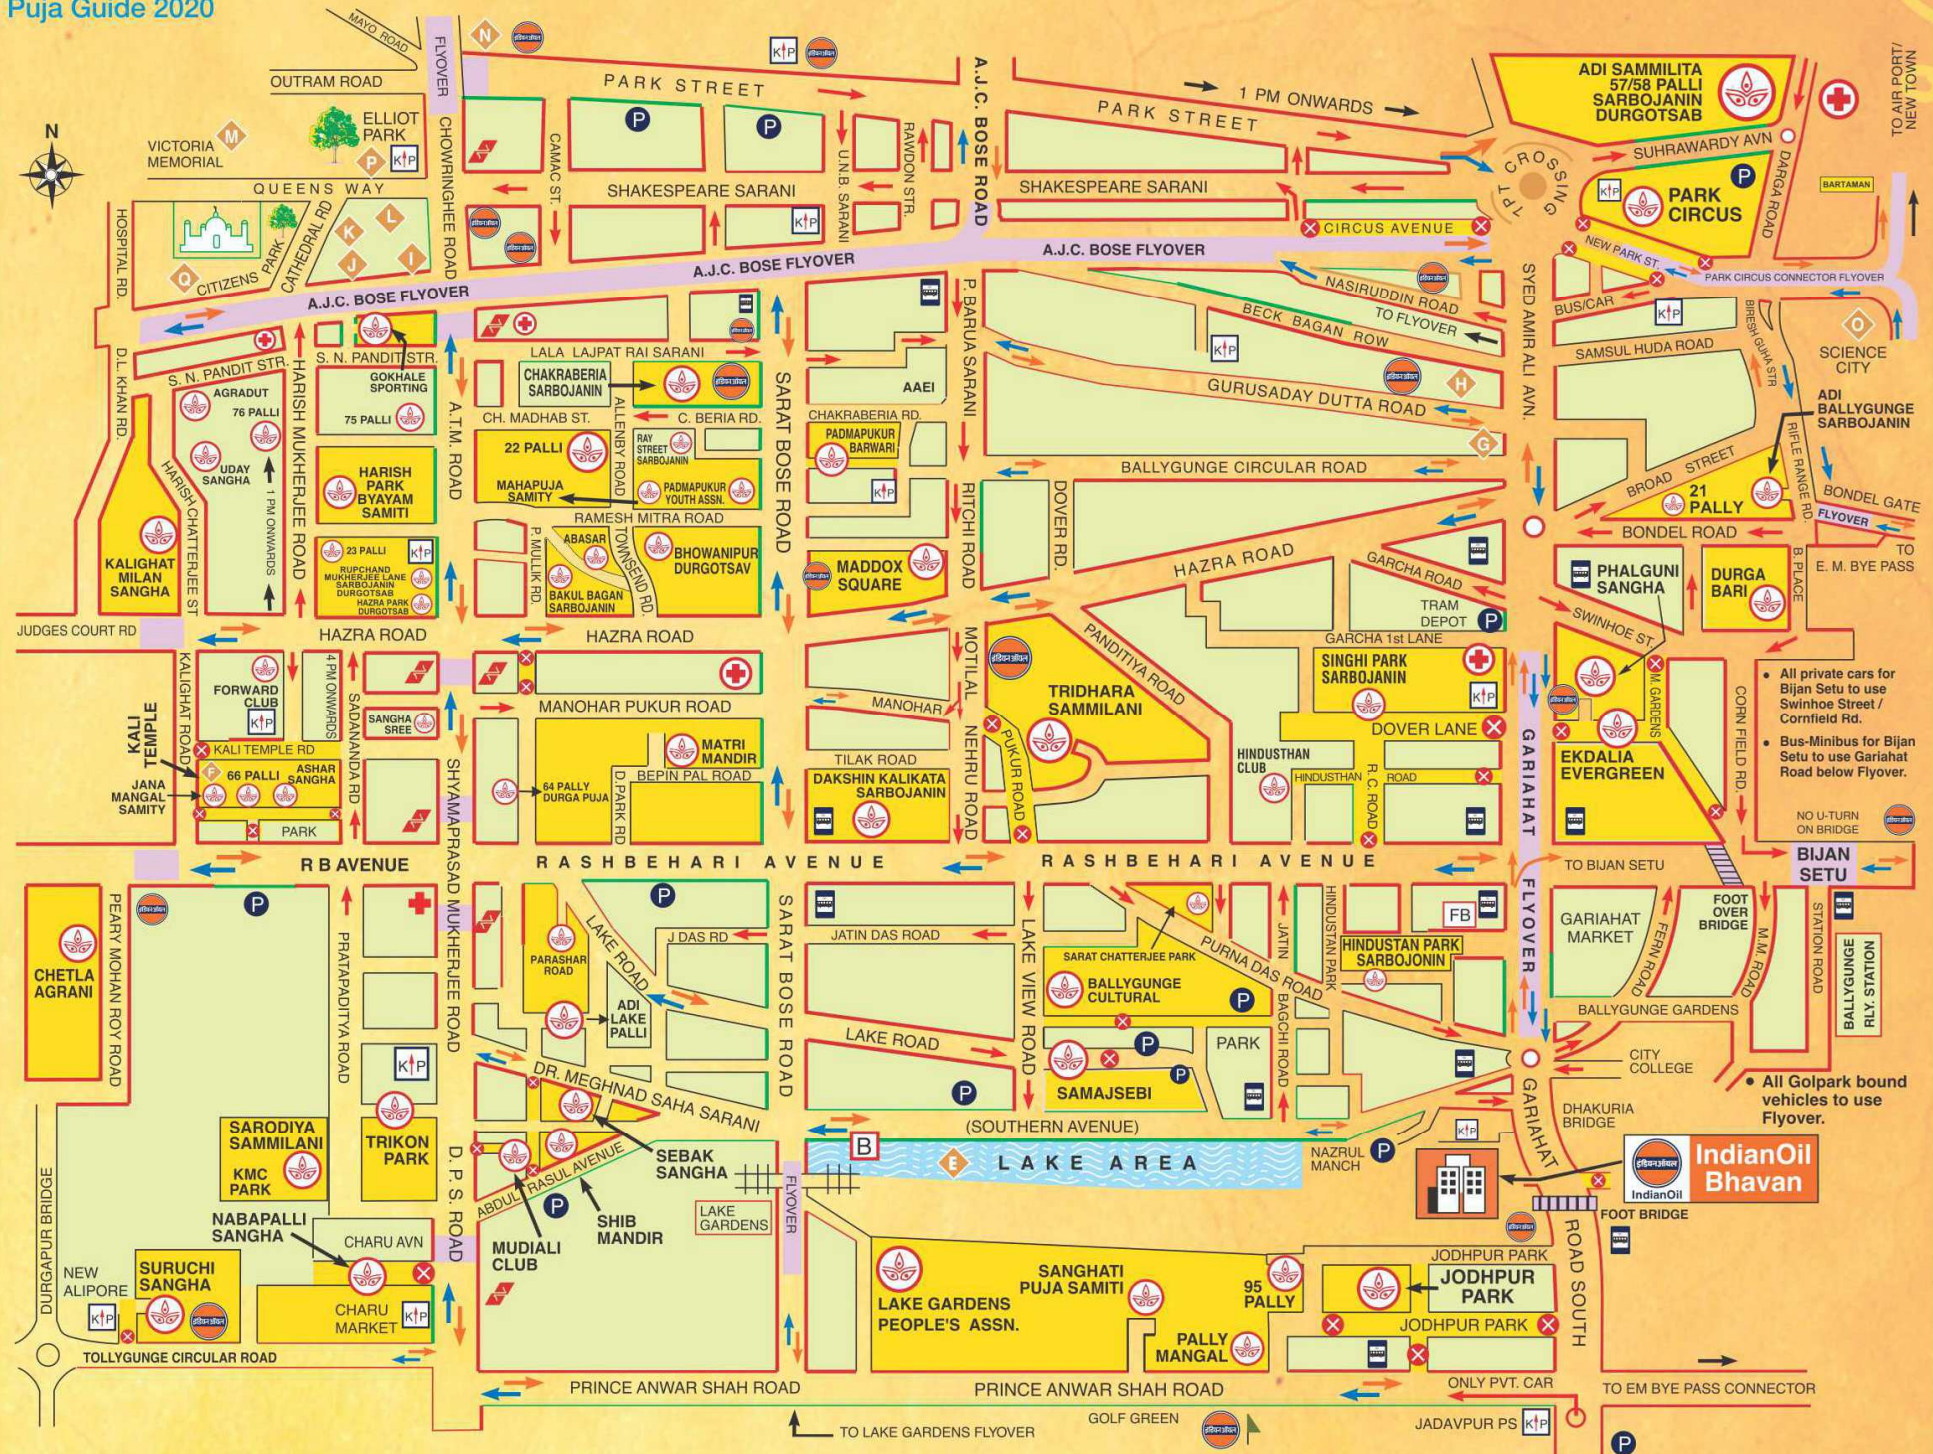

2. SOUTH & SOUTH EAST KOLKATA

- All private cars for Bijan Setu to use Swinhoe Street / Cornfield Rd.
- Bus-Minibus for Bijan Setu to use Gariahat Road below Flyover.

- All Golpark bound vehicles to use Flyover.

IndianOil Bhavan

ONLY PVT. CAR TO EM BYE PASS CONNECTOR